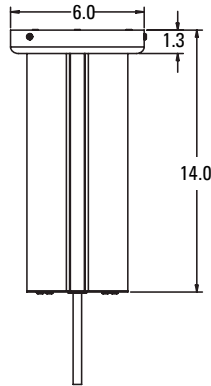

**8" PDP**  
Elevations™  
Performance Downlight Pendant

DECORATIVE ELEMENTS

NR-No Ring

S-Soft Ring

C-Stacked Ring

G-Gear

MOUNTING CONFIGURATIONS

Cord (120" provided)

Cord (72" or 120" provided)

Cord (120" provided)

**PDPA/PDPF-Candéo®, Ice™**  
Mounting canopy attaches directly to J-Box  
RC120

**PDPH/PDPF EL<sup>1,2</sup>**  
Mounting canopy attaches directly to J-Box  
RC72/RC120

**PDPH/PDPF EL<sup>3</sup>**  
Mounting canopy/extrusion attaches  
directly to J-Box  
SM

**PDPF - Vertical**  
Mounting canopy attaches directly to J-Box  
SM

NOTES
1 Only available with PDPF 1-lamp vertical luminaire.
2 Extrusion will always be perpendicular to ceiling.
3 Access above ceiling required.