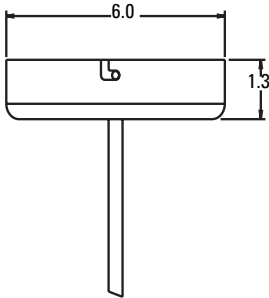

**8" PDP**  
Elevations™  
Performance Downlight Pendant

DECORATIVE ELEMENTS

NR-No Ring

S-Soft Ring

C-Stacked Ring

G-Gear

MOUNTING CONFIGURATIONS

Cord (120" provided)

Cord (72" or 120" provided)

Cord (120" provided)

**PDPA/PDPF-Candéo®, Ice™**  
Mounting canopy attaches directly to J-Box  
RC120

**PDPH/PDPF EL<sup>1,2</sup>**  
Mounting canopy attaches directly to J-Box  
RC72/RC120

**PDPH/PDPF EL<sup>3</sup>**  
Mounting canopy/extrusion attaches  
directly to J-Box  
SM

**PDPF - Vertical**  
Mounting canopy attaches directly to J-Box  
SM

NOTES
1 Only available with PDPF 1-lamp vertical luminaire.
2 Extrusion will always be perpendicular to ceiling.
3 Access above ceiling required.