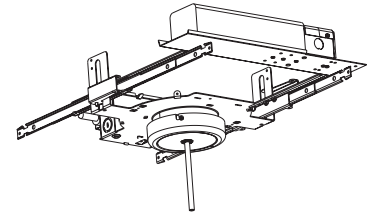

**8" PDP**  
Elevations™  
Performance Downlight Pendant

DECORATIVE ELEMENTS

NR-No Ring

S-Soft Ring

C-Stacked Ring

G-Gear

MOUNTING CONFIGURATIONS

Cord (120" provided)

Cord (72" or 120" provided)

Cord (120" provided)

**PDPA/PDPF-Candéo®, Ice™**  
Mounting canopy attaches directly to J-Box  
RC120

**PDPH/PDPF EL<sup>1,2</sup>**  
Mounting canopy attaches directly to J-Box  
RC72/RC120

**PDPF - Vertical**  
Mounting canopy attaches directly to J-Box  
RC120

**GRS<sup>3</sup>**  
Recessed mounting frame option  
RC72/RC12

**PDPA/PDPF-Candéo®, Ice™**  
Mounting canopy attaches directly to J-Box  
SM

**PDPH/PDPF EL<sup>3</sup>**  
Mounting canopy/extrusion attaches  
directly to J-Box  
SM

**PDPF - Vertical**  
Mounting canopy attaches directly to J-Box  
SM

NOTES
1 Only available with PDPF 1-lamp vertical luminaire.
2 Extrusion will always be perpendicular to ceiling.
3 Access above ceiling required.