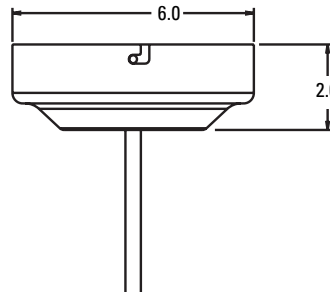

**8" PDP**  
Elevations™  
Performance Downlight Pendant

DECORATIVE ELEMENTS

NR-No Ring

S-Soft Ring

C-Stacked Ring

G-Gear

MOUNTING CONFIGURATIONS

Cord (120" provided)

Cord (72" or 120" provided)

Cord (120" provided)

**PDPA/PDPF-Candéo®, Ice™**  
Mounting canopy attaches directly to J-Box  
RC120

**PDPH/PDPF EL<sup>1,2</sup>**  
Mounting canopy attaches directly to J-Box  
RC72/RC120

**PDPH/PDPF EL<sup>3</sup>**  
Mounting canopy/extrusion attaches  
directly to J-Box  
SM

**PDPF - Vertical**  
Mounting canopy attaches directly to J-Box  
SM

NOTES
1 Only available with PDPF 1-lamp vertical luminaire.
2 Extrusion will always be perpendicular to ceiling.
3 Access above ceiling required.