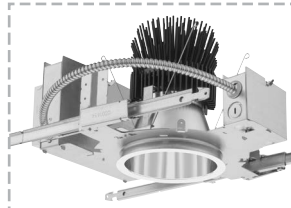

E V O™

6" DOWNLIGHTS & WALLWASH

gotham®

EVO 6 HL

EVO Distributions

Look ahead.

As with every Evo® luminaire, the open downlight has been designed to evolve as solid-state technology evolves, without compromising the quality of light. Delivered lumens, CCT and beam distribution — all of these will remain precisely as specified, even if the luminaire incorporates upgraded LED technology.

Used in combination with the open downlight, the open wallwash gives you the ability to illuminate vertical surfaces while maintaining a consistent visual rhythm in the ceiling.

- **SUPERIOR PERFORMANCE:** Outstanding delivered lumens up to 17,500lm + low wattage consumption consistently yielding over 110LPW + minimalist aperture = a highly efficacious, quiet ceiling application.
- **PATENTED BOUNDING RAY™ OPTICS:** Perfectly balance efficacy with aperture aesthetics.
- **CONTROL:** Consistent operation and performance to 1% dimming. Flexible dimming installation, with drivers enabled for 0-10V, DALI and DMX, plus an nLight enabled option.