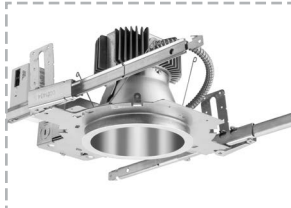

E V O™

6" DOWNLIGHTS & WALLWASH

gotham®

EVO 6