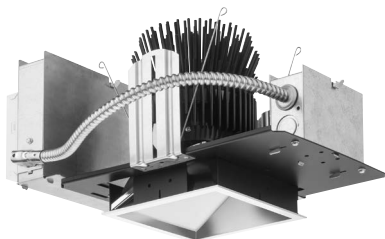

6" DOWNLIGHTS & WALLWASH

- **DELIVERED LUMENS** — 750 up to 17,500*
- **COLOR TEMPERATURES** — 2700K, 3000K, 3500K, 4000K
- **DISTRIBUTION** — Downlight, Wallwash
- **CONTROL PERFORMANCE** — 0-10V dimming to 10%, 1% or less than 1%, DMX/RDM, and DALI, and nLight enabled options
- **CRI** — 85 typical, 90+ CRI option available
- **APERTURES** — Round & Square

*delivered lumens vary based on the distribution selected

mounting methods

flangeless options