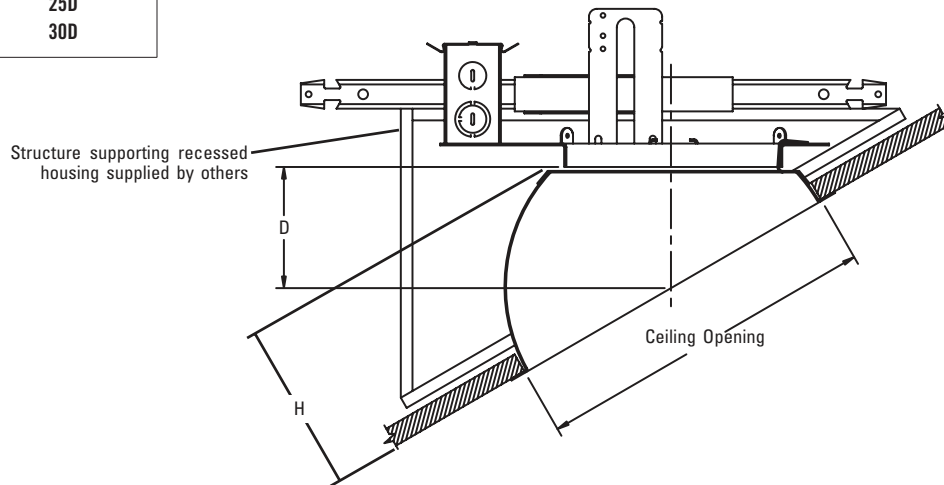

Options and Accessories

SCA
Sloped Ceiling Adapter

FEATURES

- The Sloped Ceiling Adapter provides an effective and attractive interface between sloped ceilings and Gotham recessed luminaires.
- Each adapter is scaled specifically to the aperture diameter of the luminaire.
- The adapter may be specified for 10- to 30-degree slopes in 5-degree increments.
- The self-flanged, heavy-gauge aluminum adapter is coated with a white, textured polyester powder finish for durability.

- Mechanical design provides simplified installation with integral tabs.
- Integral tabs support the adapter to the recessed downlight housing prior to installation of the trim.
- Gotham recessed housing and trim assembly ordered separately.

ORDERING INFORMATION

EXAMPLE: SCA6 15D

Series	Aperture	Degree of Slope
SCA	4	5D
	5	10D
	6	15D
	8	20D
	10	25D
	12	30D

DIMENSIONS

Sloped Ceiling Adapter	Fixture Series	Ceiling Opening (Dia.)	Degree of Slope (Pitch)											
			5° (1/12)		10° (2/12)		15° (3/12)		20° (4&5/12)		25° (6/12)		30° (7/12)	
			D	H	D	H	D	H	D	H	D	H	D	H
SCA4	AFV4, AH4, APRH4, A4, APR4, EVO	11"	3-7/8"	4-1/16"	3-7/8"	4-3/8"	3-7/8"	4-5/8"	3-7/8"	4-7/8"	3-7/8"	5-1/16"	3-7/8"	5-1/4"
SCA6	AF6, AFV6, AH6, AHZ6, APRH6, APR6, A6, AZ6, APRLV6, LGF6, LGFV6, LGH6, LGHZ6, LG6, LGZ6, EVO, ICO	11"	3-7/8"	4-1/16"	3-7/8"	4-3/8"	3-7/8"	4-5/8"	3-7/8"	4-7/8"	3-7/8"	5-1/16"	3-7/8"	5-1/4"
SCA8	AF8, AFV8, AFZ8, AH8, AHZ8, APRH8, A8, AZ8, LGF8, LGFV8, LGH8, LGHZ8, LG8, LGZ8	12-5/8"	4-1/4"	4-1/2"	4-1/4"	4-7/8"	4-1/4"	5-3/16"	4-1/4"	5-1/2"	4-1/4"	5-3/4"	4-1/4"	5-15/16"
SCA10	AF10, AH10, LGF10, LGFV10, LGH10, LGHZ10, LG10, LGZ10	17-3/4"	5-3/4"	6-1/8"	5-3/4"	6-5/8"	5-3/4"	7-1/8"	5-3/4"	7-9/16"	5-3/4"	7-7/8"	5-3/4"	8-1/4"
SCA12	A12, AH12	17-3/4"	5-3/4"	6-1/8"	5-3/4"	6-5/8"	5-3/4"	7-1/8"	5-3/4"	7-9/16"	5-3/4"	7-7/8"	5-3/4"	8-1/4"