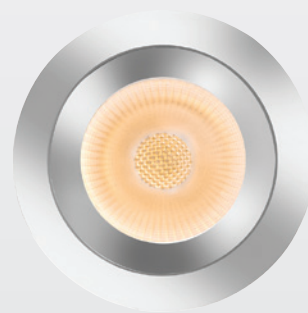

Downlight

Truly a minimalist luminaire, Incito 2" has been designed for install-from-below. It's a benefit that goes hand in hand with the power and performance Incito delivers from a compact 2" aperture, along with the architectural advantages an extraordinarily quiet ceiling can provide.