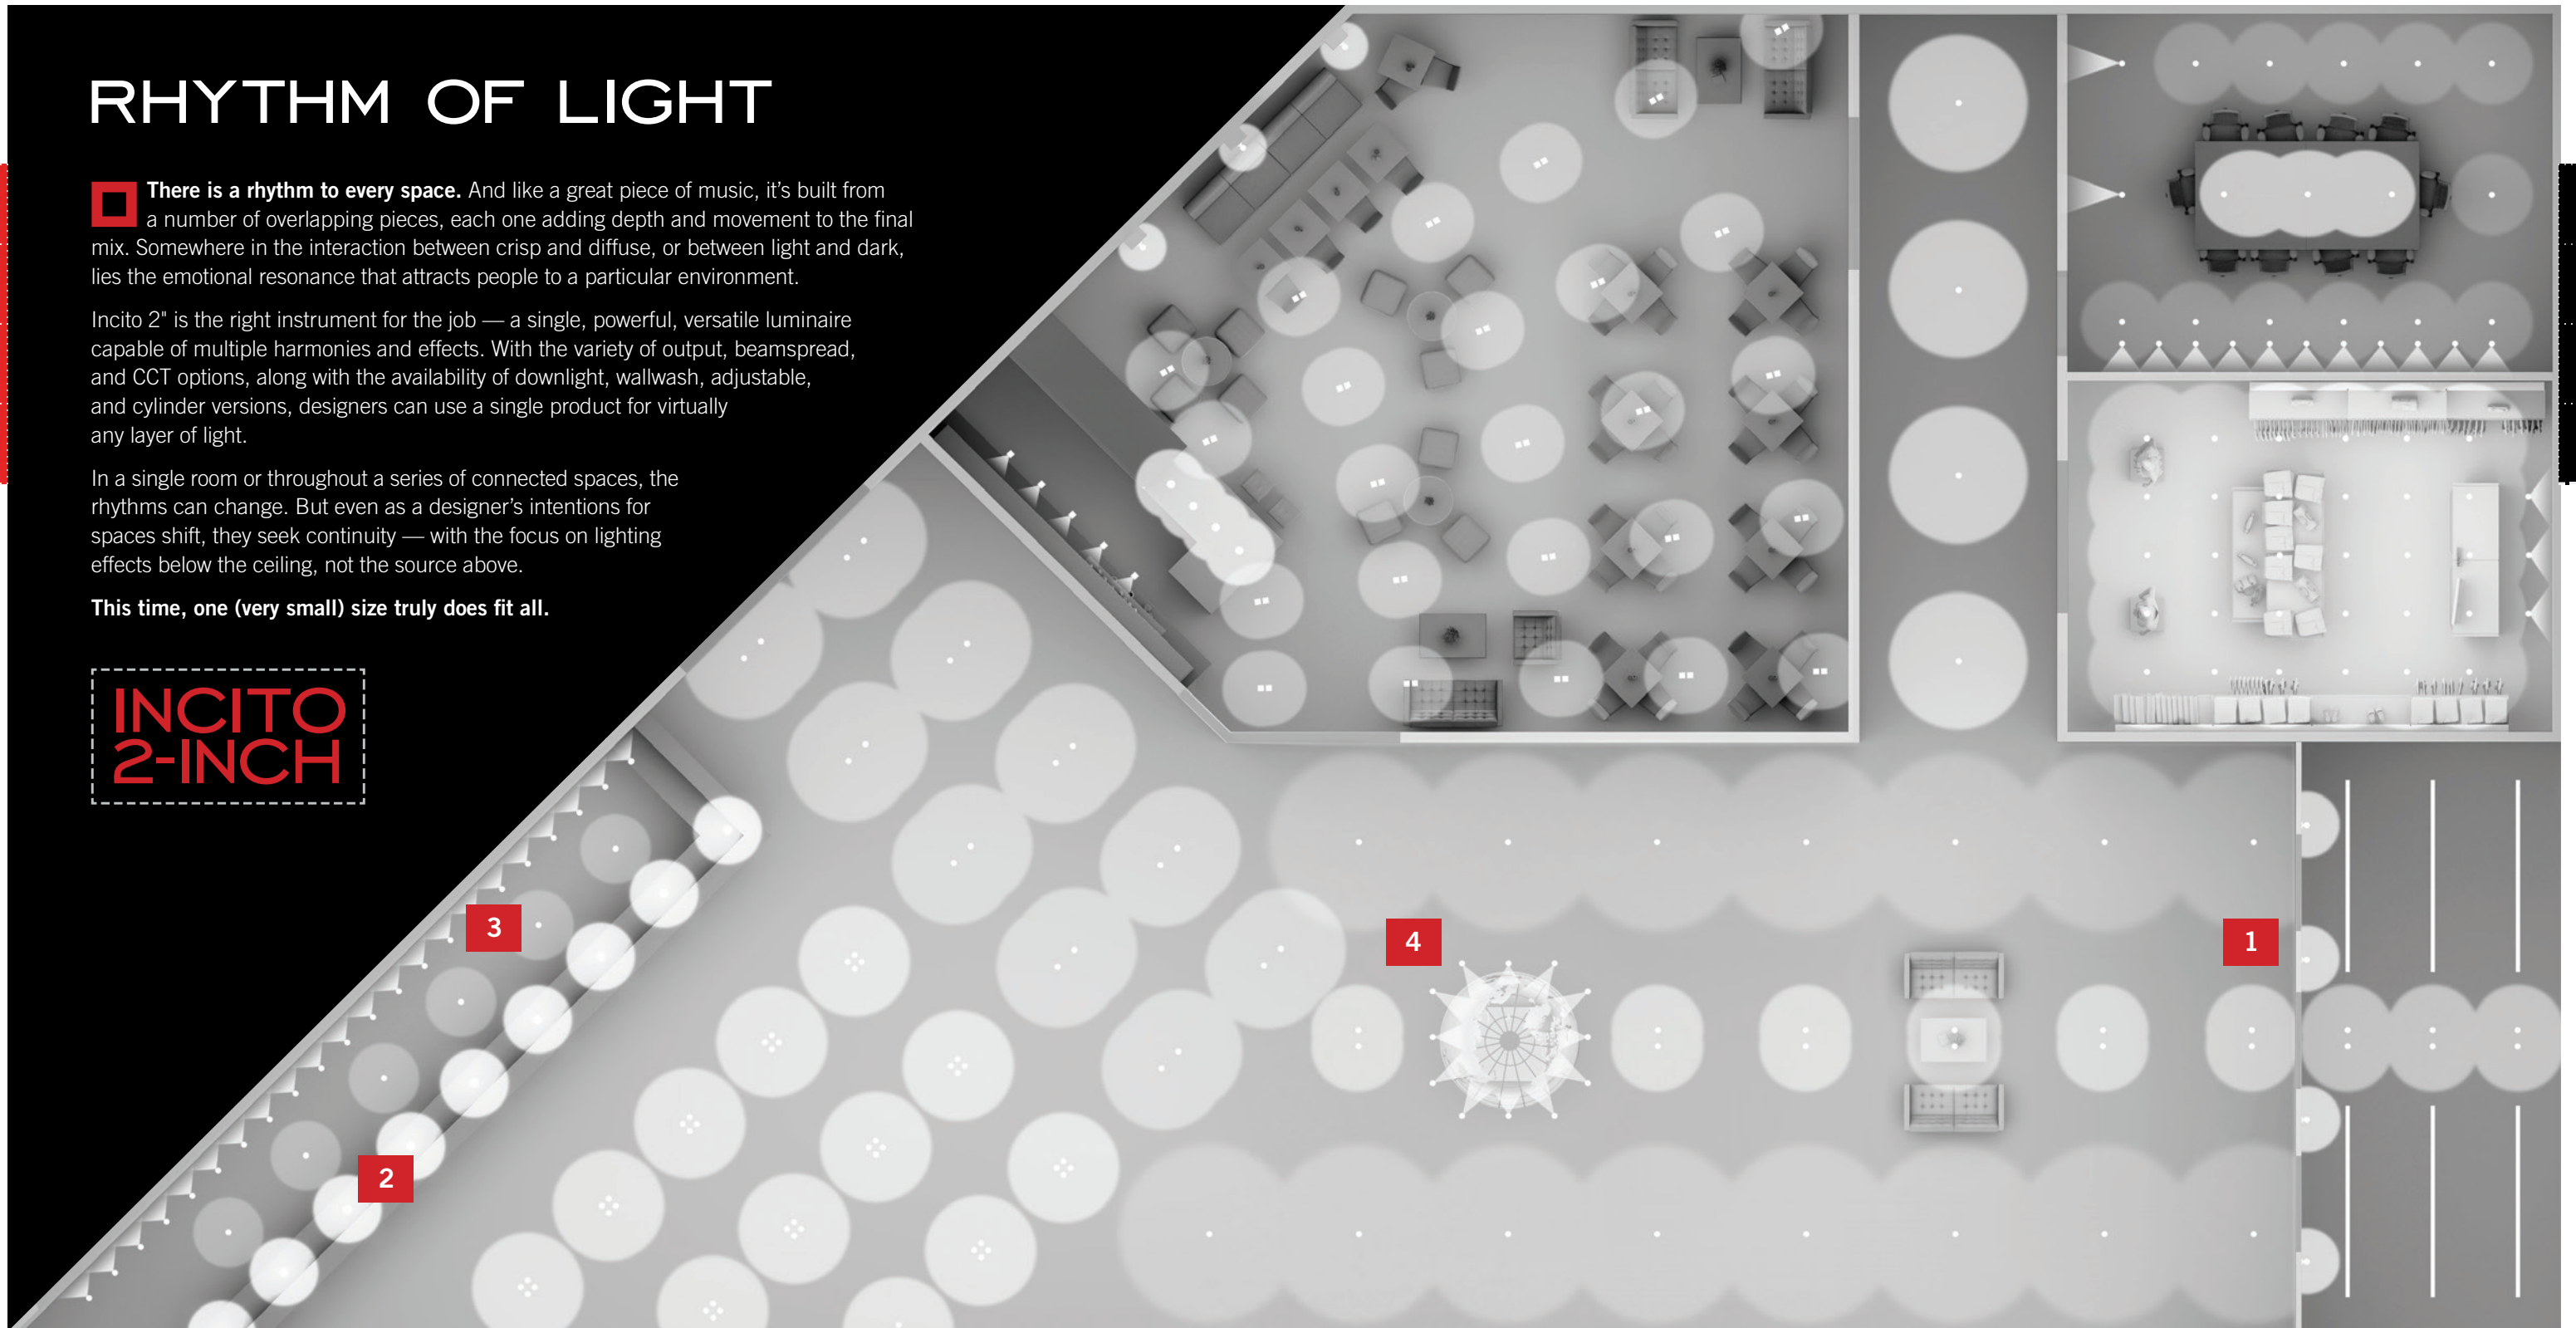

RHYTHM OF LIGHT

There is a rhythm to every space. And like a great piece of music, it's built from a number of overlapping pieces, each one adding depth and movement to the final mix. Somewhere in the interaction between crisp and diffuse, or between light and dark, lies the emotional resonance that attracts people to a particular environment.

Incito 2" is the right instrument for the job — a single, powerful, versatile luminaire capable of multiple harmonies and effects. With the variety of output, beamspread, and CCT options, along with the availability of downlight, wallwash, adjustable, and cylinder versions, designers can use a single product for virtually any layer of light.

In a single room or throughout a series of connected spaces, the rhythms can change. But even as a designer's intentions for spaces shift, they seek continuity — with the focus on lighting effects below the ceiling, not the source above.

This time, one (very small) size truly does fit all.

INCITO
2-INCH

1 ENTRYWAY
In lobbies or entry areas with high ceilings, Incito 2" luminaires can be clustered to generate higher lumen levels, but also to create rhythmic visual effects on the ceiling. Use layers of light to effectively cadence the wayfinding in the application.

Lumen package: **2 x 1000** | **750**
Distribution: **20° beam angle** | **45° beam angle**

2 COUNTERSPACE
Reception or work areas require strong, focused task light and a balance of horizontal and vertical illumination for visual acuity. Cylinders can hang at any length and the flexibility of beam angles enables the tailoring of light to the task.

Lumen package: **750**
Distribution: **20° beam angle**

3 RECEPTION WALL
Wallwash luminaires placed close to the wall render a smooth gradient on the vertical surface. In addition, this element focuses attention, adds visual hierarchy, and also enhances the sense of depth and spaciousness.

Lumen package: **1000**
Distribution: **Wallwash**

4 FEATURE
Draw customers to displays or featured artwork using a dynamic, adjustable downlight. Incito 2" optics are field-interchangeable, enabling the designer to tailor the beam angle and distribution to the ever-changing feature.

Lumen package: **1500**
Distribution: **15° beam angle**